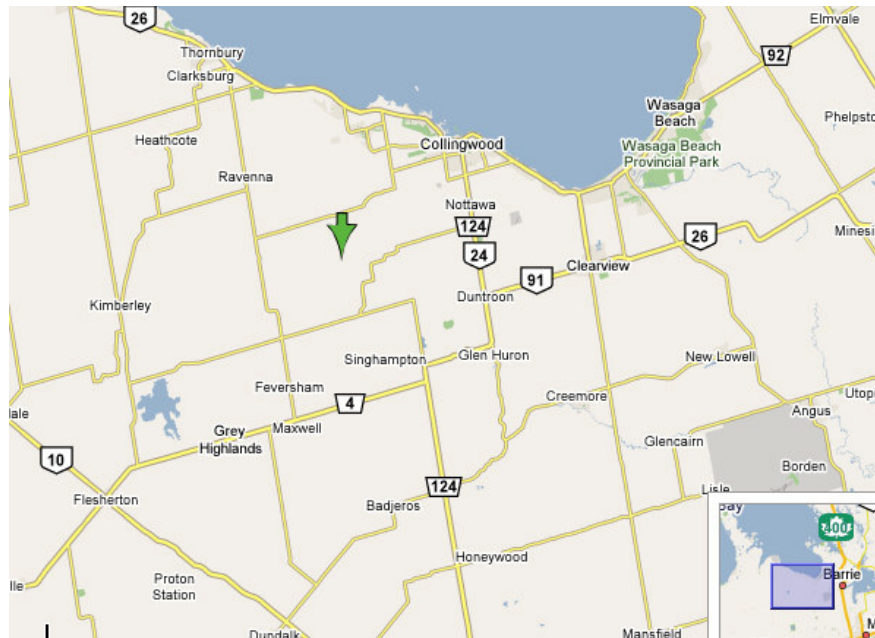

Practical Spirit Retreats
The Northern  Light Centre
Maps & Driving Directions

Driving directions:

- ▶ Coming from Toronto, take Highway 400 north to Barrie
- ▶ Turn off at exit 98 onto Highway 26 and continue west toward Stayner
- ▶ Go through Stayner, where Hwy 26 becomes Hwy 91
- ▶ Take Hwy 91 to its end (which is just past the town of Duntroon)
- ▶ At the junction, turn right. You will be turning onto Grey 31
- ▶ Take the first road on your left, approx 2 kilometers from the junction, (Grey 31)
- ▶ Drive about one kilometer to lot number #469698, which is on the left side of road. The sign at the driveway says "NORTHERN LIGHT CENTRE"